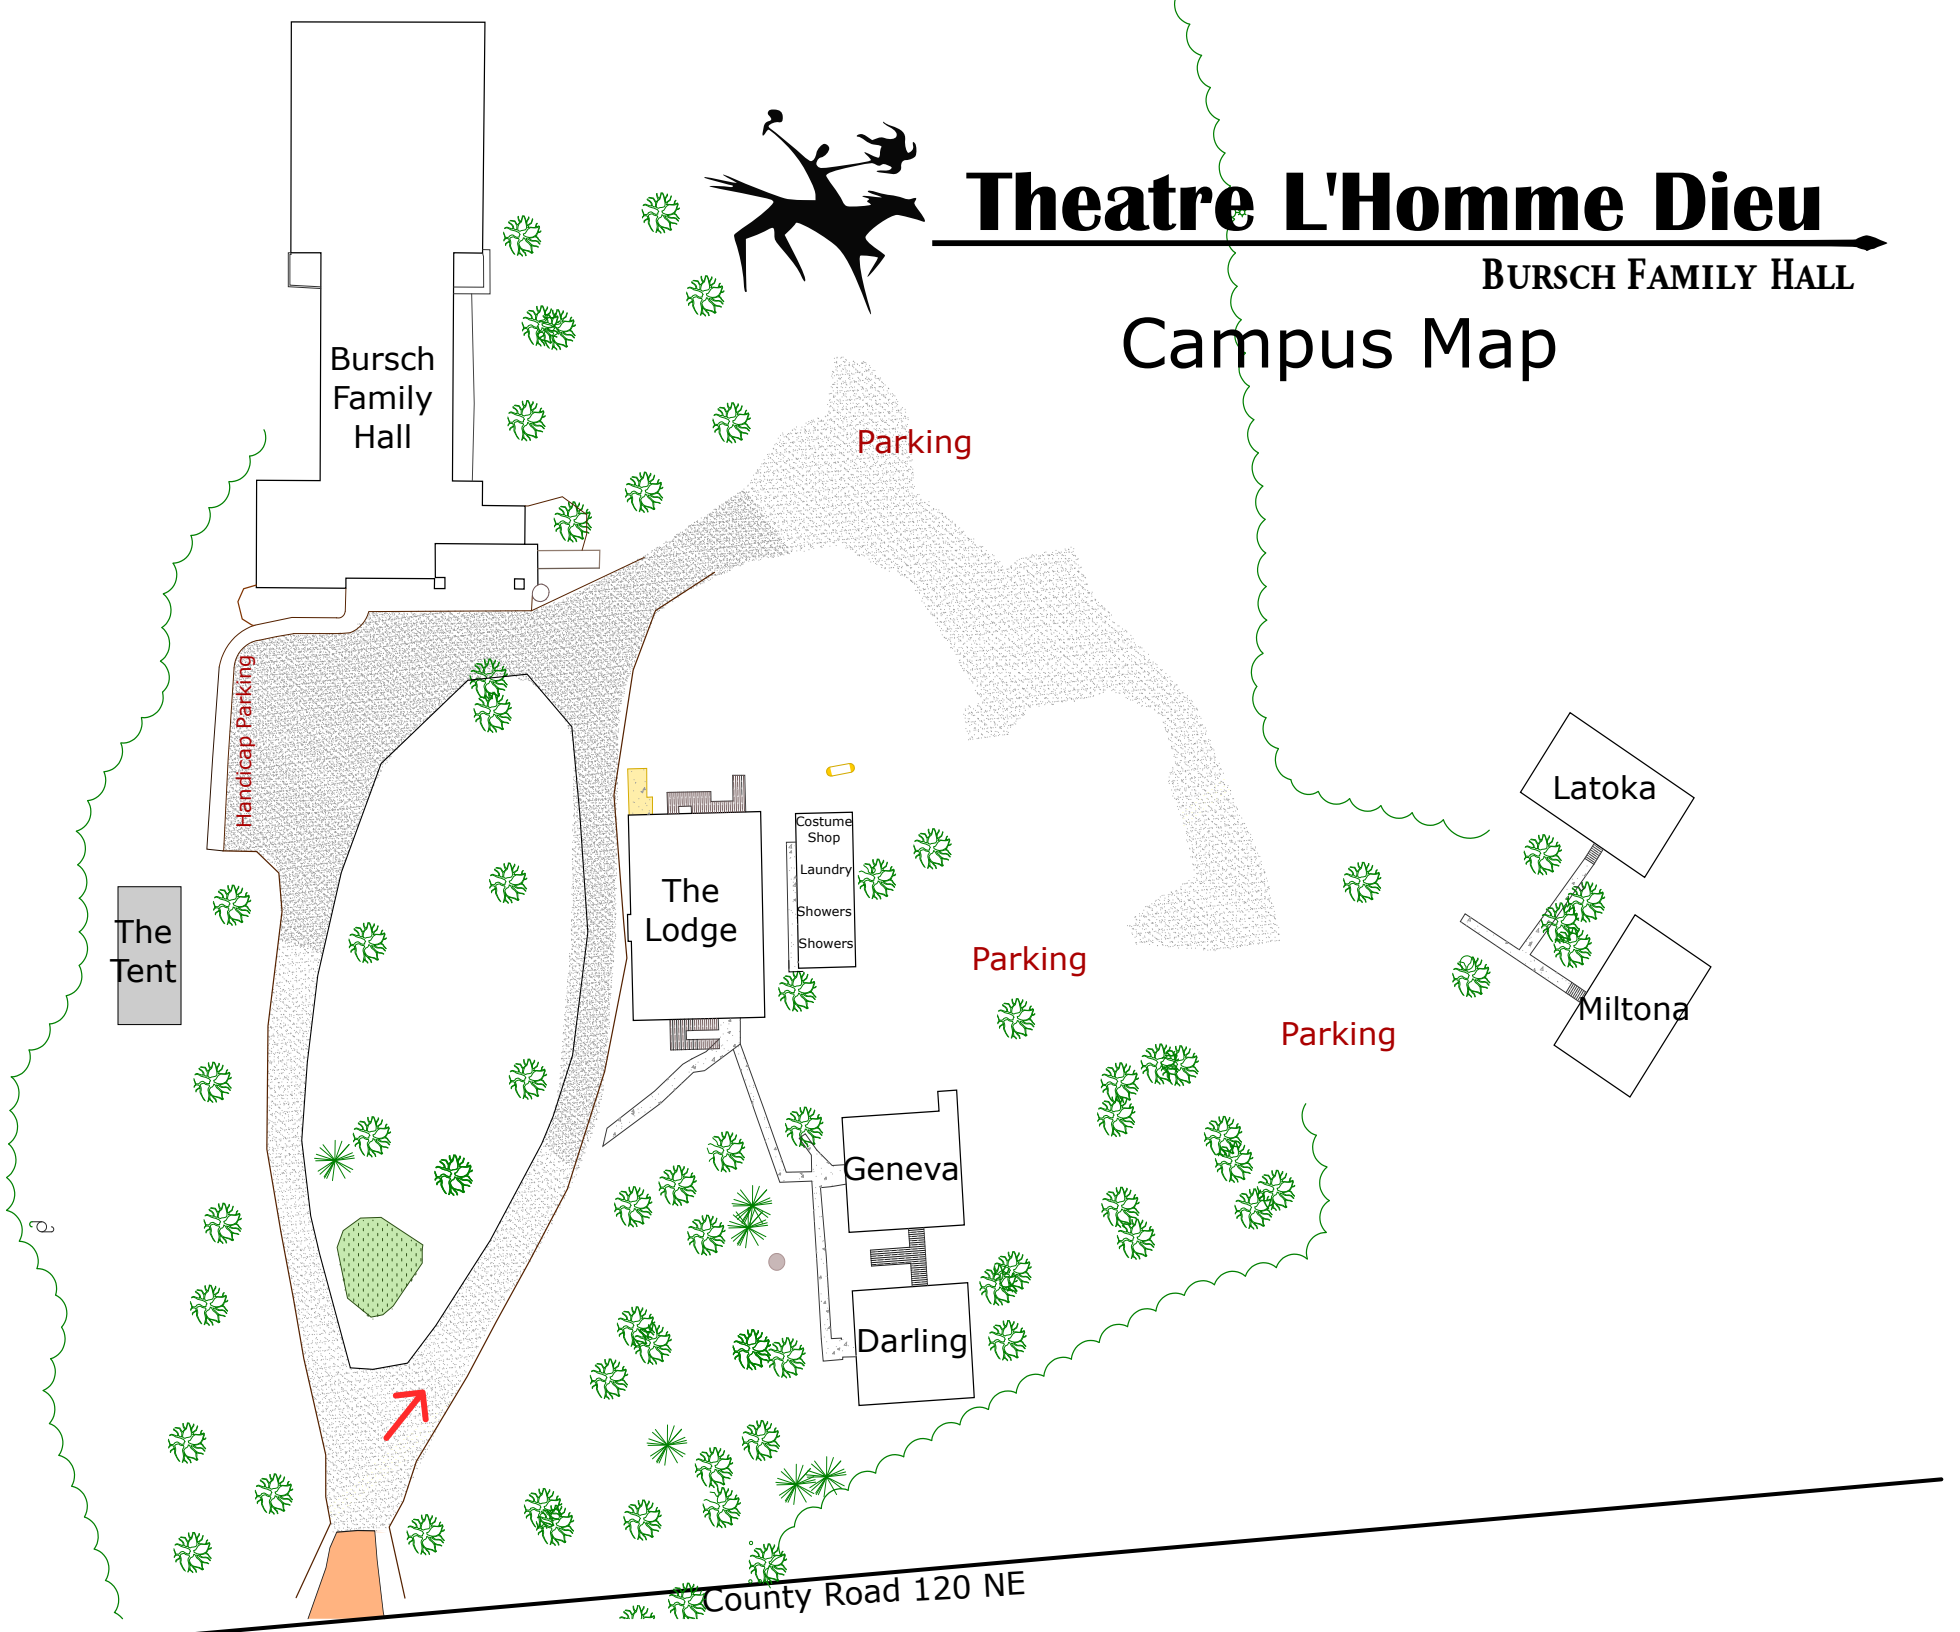

# Theatre L'Homme Dieu

BURSCH FAMILY HALL

## Campus Map

The Tent

Bursch Family Hall

Parking

Handicap Parking

The Lodge

Costume Shop  
Laundry  
Showers  
Showers

Parking

Parking

Latoka

Miltona

Geneva

Darling

County Road 120 NE